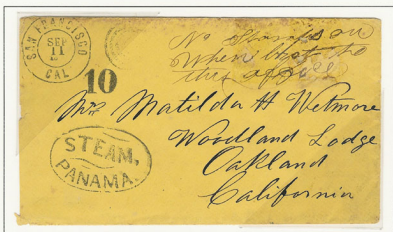

**Steam Panama**  
**10c Steamship Rate**

11 September (1866) San Francisco, California and **Steam Panama** handstamp  
10c steamship rate with "10" due rate handstamp  
endorsed "No stamps on when brot to this office" at San Francisco

**Steam Panama** handstamp of San Francisco, California  
10c steamship **double rate** with "20" due rate handstamp